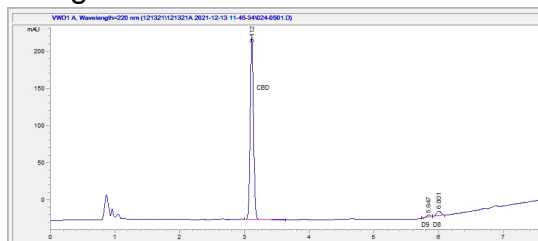

Grass Roots Harvest

Sample 189-121421-054

Organic Vegan CBD Gummy Full Spectrum

Sample Submitted: 12-14-2021; Report Date: 12-15-2021

Null Sample Unit Size: 2.35 g

Organic Vegan CBD Gummy Full Spectrum

Edible: Candy

Chromatogram

Cannabinoid Profile

Cannabinoid Profile by HPLC

0.02%
Calculated THC Yield

1.07%
Calculated CBD Yield

1.15%
Total Cannabinoids

Cannabinoid	% wt	mg/unit
CBD	1.07	25.12
Delta-8-THC	0.06	1.409
THC	0.02	0.4696
Total Cannabinoids	1.15	27.0
Calculated THC Yield	0.02	0.47
Calculated CBD Yield	1.07	25.12
Calculated Maximum THC Yield = THC + 0.877 * THCA		
Calculated Maximum CBD Yield = CBD + 0.877 * CBDA		