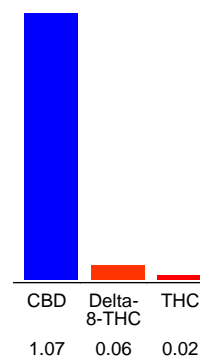

Grass Roots Harvest

Sample 189-121421-054

Organic Vegan CBD Gummy Full Spectrum

Sample Submitted: 12-14-2021; Report Date: 12-15-2021

Null Sample Unit Size: 2.35 g

Organic Vegan CBD Gummy Full Spectrum

Edible: Candy

Chromatogram

Cannabinoid Profile

Cannabinoid Profile by HPLC

0.02%
Calculated THC Yield

1.07%
Calculated CBD Yield

1.15%
Total Cannabinoids

Cannabinoid	% wt	mg/unit
CBD	1.07	25.12
Delta-8-THC	0.06	1.409
THC	0.02	0.4696
Total Cannabinoids	1.15	27.0
Calculated THC Yield	0.02	0.47
Calculated CBD Yield	1.07	25.12
Calculated Maximum THC Yield = THC + 0.877 * THCA		
Calculated Maximum CBD Yield = CBD + 0.877 * CBDA		